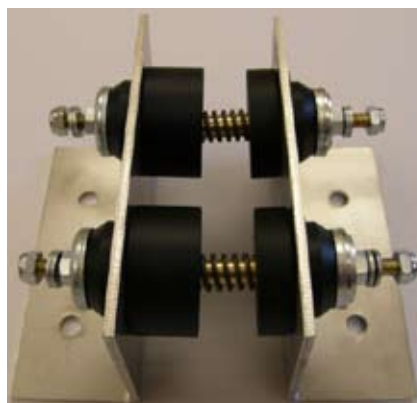

24V DC with RC

13,5 kg

188-474 Hydraulic valve

Dual flow control valve

0,5 kg

188-476 Hydraulic valve

Sequence valve

0,1 kg

Article list - Hydraulic

188-478 Hydraulic valve
Load holding valve
0,5 kg

188-479 Hydraulic valve
Manifolds / Dividingvalve
1 kg

188-481 Hydraulic locking bolt with
sequence valve
4,5 kg

188-480 Breakers
0,5 kg

188-483 Connection
1 kg

Article list - Hydraulic

188-484 Connection
24V DC with lamp
0,1 kg

188-485 Connection
24V DC with lamp and cord
0,1 kg

188-477 Fuse holder
0,1 kg

188-488 Fuse
0,1 kg

188-482 Lug
35mm
0,1 kg